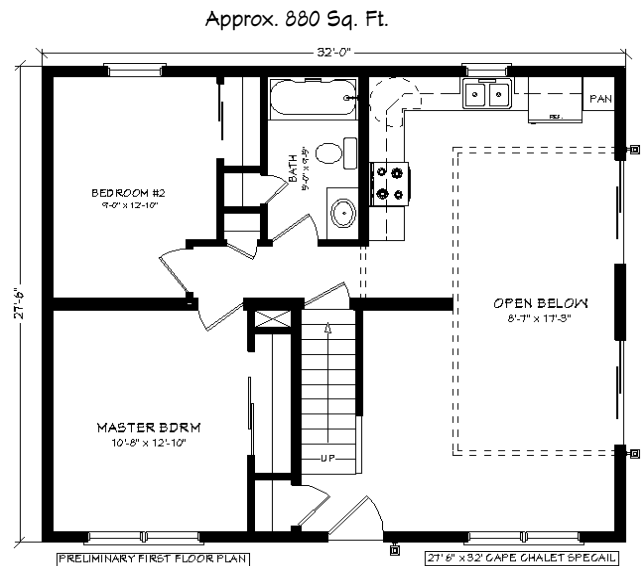

CHALET SPECIAL

EXTERIOR SHOWN WITH CERTAIN FEATURES THAT MAY BE OPTIONAL

100% 16" O.C. Construction
2"x6" Exterior Walls
30 Year Architectural Shingles
Merillat Oak Cabinets
Double Hung Vinyl Windows
Moen Single Lever Faucets
Double Layer Floor Decking
R-38 Fiberglass Ceiling Insulation
Cultured Marble Vanity Top
Vaulted Ceiling
Patio Sliders & Trapezoids